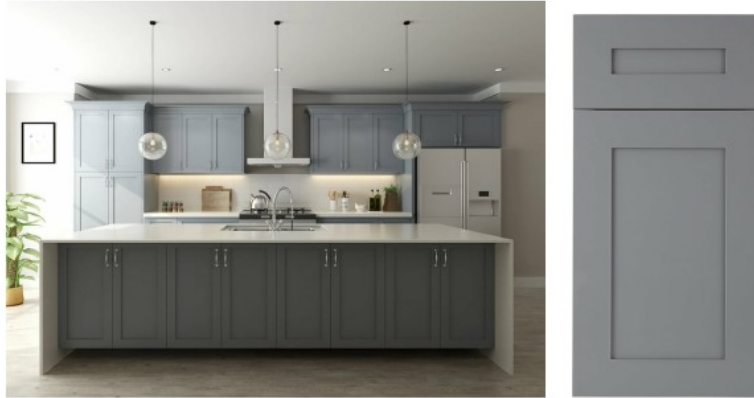

RTA

CABINET STORE

June 20, 2026

Storm Grey Frameless Kitchen Cabinets Price List

Sink base

Model #	Item	Price
CG-SB24	Storm Grey Double Door Sink Base Cabinet - 24"W x 34-1/2"H	\$495.10
CG-SB27	Storm Grey Double Door Sink Base Cabinet - 27"W x 34-1/2"H	\$521.23
CG-SB30	Storm Grey Double Door Sink Base Cabinet - 30"W x 34-1/2"H	\$548.94
CG-SB33	Storm Grey Double Door Sink Base Cabinet - 33"W x 34-1/2"H	\$575.05
CG-SB36	Storm Grey Double Door Sink Base Cabinet - 36"W x 34-1/2"H	\$613.50
CG-SB39	Storm Grey Double Door Sink Base Cabinet - 39"W x 34-1/2"H	\$639.65
CG-SB42	Storm Grey Double Door Sink Base Cabinet - 42"W x 34-1/2"H	\$685.76
CG-FSB30	Storm Grey Double Door Farm Sink Base Cabinet - 30"W x 34-1/2"H	\$422.83
CG-FSB33	Storm Grey Double Door Farm Sink Base Cabinet - 33"W x 34-1/2"H	\$453.60
CG-FSB36	Storm Grey Double Door Farm Sink Base Cabinet - 36"W x 34-1/2"H	\$331.49