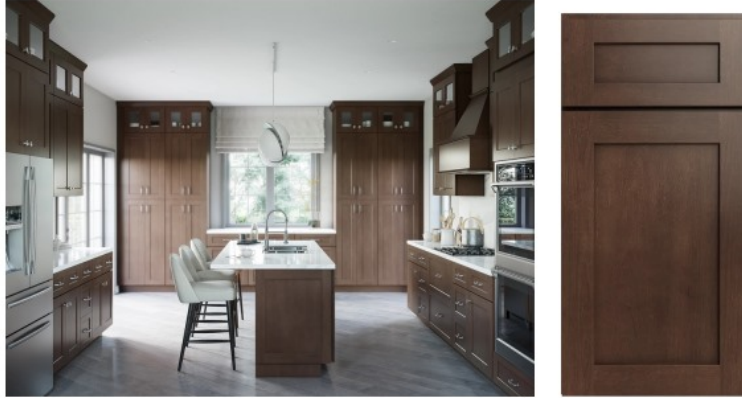

RTA

CABINET STORE

June 22, 2026

Grizzly Shaker Kitchen Cabinets Price List

Sink base

Model #	Item	Price
SK-CSF42	Grizzly Shaker Corner Sink Front for 42" Space - 27" W	\$264.97
SK-FSB36	Grizzly Shaker Farm Sink Base Cabinet - 36" W	\$624.96
SK-SB30	Grizzly Shaker Sink Base Cabinet - 30" W	\$477.94
SK-SB33	Grizzly Shaker Sink Base Cabinet - 33" W	\$506.25
SK-SB36	Grizzly Shaker Sink Base Cabinet - 36" W	\$520.04
SK-SB42	Grizzly Shaker Sink Base Cabinet w/ Center Stile - 42" W	\$596.63
SK-SB48	Grizzly Shaker Sink Base Cabinet w/ Center Stile - 48" W	\$690.85
SK-VSB36	Grizzly Shaker Vanity Sink Base - 36" W	\$711.69
SK-VSB42	Grizzly Shaker Vanity Sink Base - 42" W	\$788.04
SK-VSB48	Grizzly Shaker Vanity Sink Base - 48" W	\$880.47
SK-VSBDL30	Grizzly Shaker Vanity Sink Base Left Drawer Stacking Cabinet - 30" W	\$664.03
SK-VSBDL36	Grizzly Shaker Vanity Sink Base Left Drawer Stacking Cabinet - 36" W	\$784.30
SK-VSBDL30	Grizzly Shaker Vanity Sink Base Right Drawer Stacking Cabinet - 30" W	\$664.03
SK-VSBDL36	Grizzly Shaker Vanity Sink Base Right Drawer Stacking Cabinet - 36" W	\$784.30