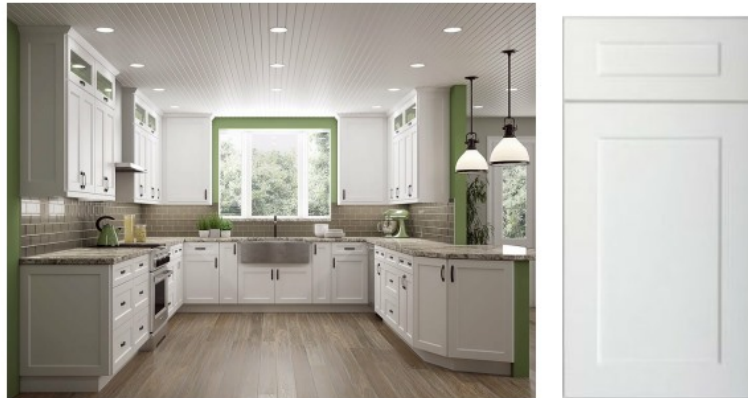

RTA

CABINET STORE

June 20, 2026

Frosted White Shaker Kitchen Cabinets Price List

Sink base		
Model #	Item	Price
DCSF42-SW	Frosted White Shaker Corner Sink Base Front - 26-1/4"W X 30"H - Goes with SBF4242	\$237.66
SBF4242-SW	Frosted White Shaker Corner Sink Front Floor - 42"W X 42"W X 23-1/4"D	\$108.04
SB30S-SW	Frosted White Shaker Sink Base - 30"W X 24"D X 34-1/2"H-2 False Drawers	\$522.49
SB33-SW	Frosted White Shaker Sink Base - 33"W X 24"D X 34-1/2"H-2 False Drawers	\$561.70
SB36-SW	Frosted White Shaker Sink Base - 36"W X 24"D X 34-1/2"H-2 False Drawers	\$569.38
VS24-SW	Frosted White Shaker Vanity Sink Base Cabinet - 24"W X 21"D X 34-1/2"H	\$499.61
VS27-SW	Frosted White Vanity Sink Base Cabinet - 27"W X 21"D X 34-1/2"H	\$537.64
VS30-SW	Frosted White Vanity Sink Base Cabinet - 30"W X 21"D X 34-1/2"H	\$634.31
VS36-SW	Frosted White Vanity Sink Base Cabinet - 36"W X 21"D X 34-1/2"H	\$660.91
V3021DL-SW	Frosted White Vanity Sink Base - 30"W X 21"D X 34-1/2"H (Left)	\$840.98
V3021DR-SW	Frosted White Vanity Sink Base - 30"W X 21"D X 34-1/2"H (Right)	\$840.98
V3621DL-SW	Frosted White Vanity Sink Base - 36"W X 21"D X 34-1/2"H (Left)	\$931.55
V3621DR-SW	Frosted White Vanity Sink Base - 36"W X 21"D X 34-1/2"H (Right)	\$931.55
VSD36-SW	Frosted White Vanity Sink Combo Base Cabinet - 36"W X 21"D X 34-1/2"H	\$833.32
VSD42-SW	Frosted White Vanity Sink Combo Base Cabinet - 42"W X 21"D X 34-1/2"H	\$923.22
VSD48-SW	Frosted White Vanity Sink Combo Base Cabinet - 48"W X 21"D X 34-1/2"H	\$1,014.08
FSB36-SW	Frosted White Shaker Farm Sink Base 36"	\$569.38
SBF3636-SW	Frosted White Shaker Corner Sink Base Floor - 36"W X 36"D	\$90.08
VS33-SW	Frosted White Vanity Sink Base Cabinet - 33"W X 21"D X 34-1/2"H	\$475.79